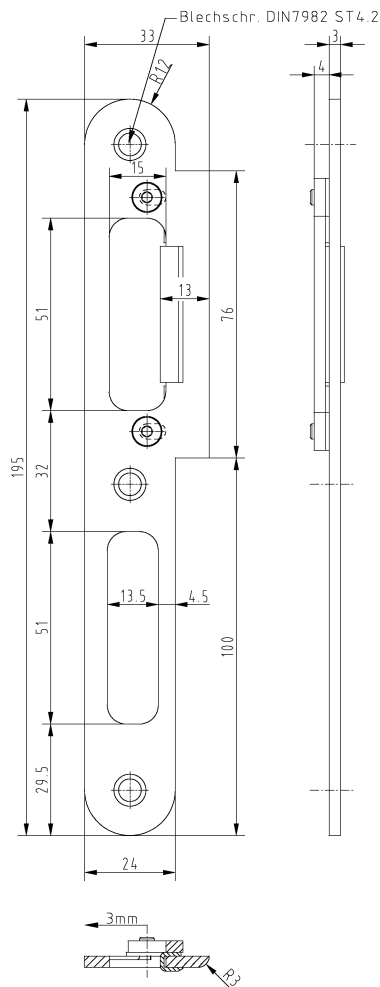

System4: LP light 2 Holes adjustable

Additional Information

Application: Non-rebated and rebated doors, has to be recessed; suitable for all DIN locks; opening for the handle is adjustable by 3 mm, adjustment mechanism is hidden and completely made of stainless steel components

Accessories: Safety Plate and Plastic Lining System4

Item	Finish	Packing Unit
039019	enox brushed	60
039020	enox brushed	60