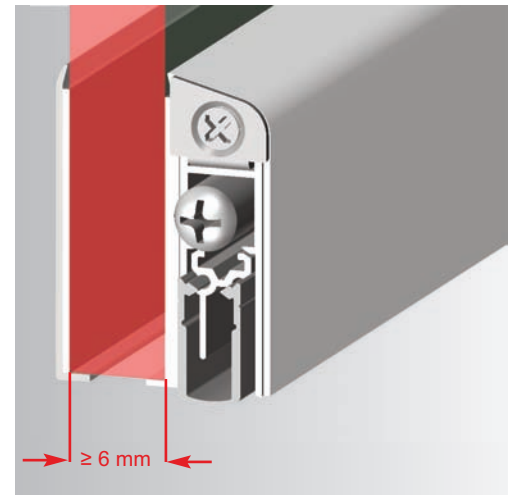

## SCHALL-EX® GS-A

- ▶ for all commercial-grade doors from 6 mm and greater
- Fitted to glass thickness
- ▶ Seal and cover profile self-adhesive
- ▶ Reduced storage costs
- ▶ Suitable for retrofitting
  
- ▶ Silver-coloured, anodised C-0
- ▶ Stainless steel- coloured, anodised C-31
  
- ▶ Installation:  
On the opening surfaces
- ▶ Actuator button:  
On hinge side

### Technical data

Glass thickness	≥ 6 mm
Overall dimensions H x W	15.4 x 45 mm
Actuation	1-sided, hinge side
Sealing profile material	Silicone, self-extinguishing
Throw	11 mm
Minimum length	235 mm (no shortening possible)
Standard lengths	708, 833, 958, 1,083, 1,208 mm
Maximum length	1,333 mm
Can be shortened	125 mm
Individually packed	Plastic bag