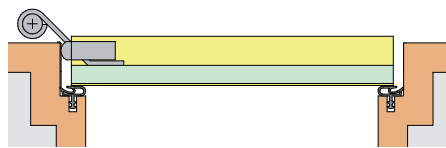

### Surface finish

### Stops

## SCHALL-EX® GS-A

- ▶ for all commercial-grade doors from 6 mm and greater
- Fitted to glass thickness
- ▶ Seal and cover profile self-adhesive
- ▶ Reduced storage costs
- ▶ Suitable for retrofitting
  
- ▶ Silver-coloured, anodised C-0
- ▶ Stainless steel- coloured, anodised C-31
  
- ▶ Installation:  
On the opening surfaces
- ▶ Actuator button:  
On hinge side

### Technical data

Glass thickness	≥ 6 mm
Overall dimensions H x W	15.4 x 45 mm
Actuation	1-sided, hinge side
Sealing profile material	Silicone, self-extinguishing
Throw	11 mm
Minimum length	235 mm (no shortening possible)
Standard lengths	708, 833, 958, 1,083, 1,208 mm
Maximum length	1,333 mm
Can be shortened	125 mm
Individually packed	Plastic bag