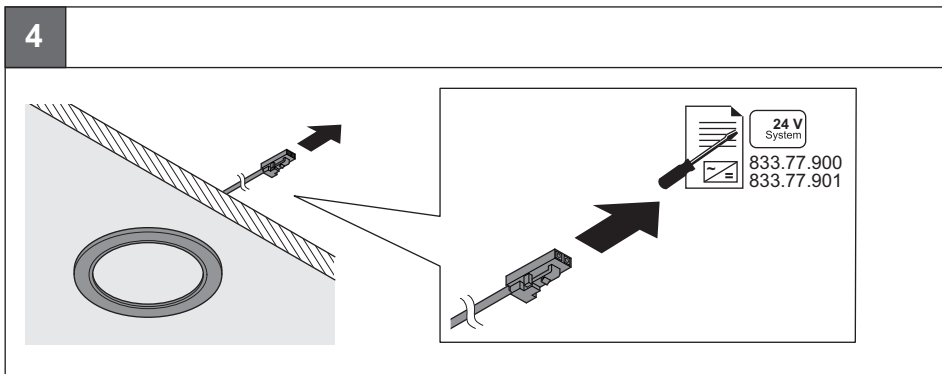

Maße in mm – Dimensions in mm – Dimensiones en mm – Medidas en mm

HDE 05.09.2011

732.28.231