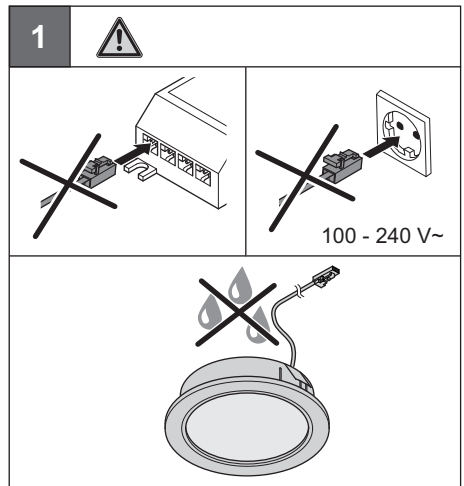

LED 3001

833.75.000
833.75.001
833.75.010
833.75.011

24 V System	K	W	T _A			
833.75.000	5000 K	1.7 W	-20 °C – +35 °C -4 °F – +95 °F	Ø 65.5 x 10.5	≥ Ø 75.5 x 11.5	833.77.900 833.77.901
833.75.010	3200 K					
833.75.001	5000 K					
833.75.011	3200 K					