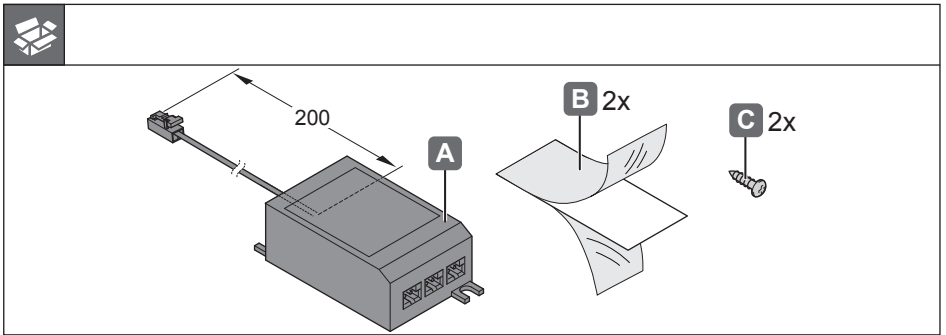

Switch Distribution Block

833.74.742
833.77.720

			
833.74.742	12V System	57 x 34 x 18	833.74.900 833.74.901
833.77.720	24V System		833.77.900 833.77.901

732.28.296 HDE 20.02.2012