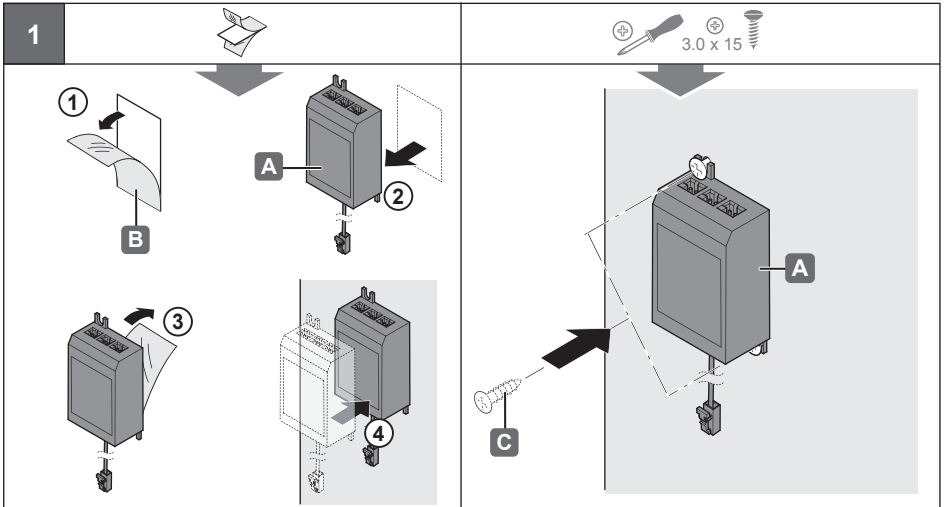

Switch Distribution Block

833.74.742
833.77.720

			
833.74.742	12V System	57 x 34 x 18	833.74.900 833.74.901
833.77.720	24V System		833.77.900 833.77.901

732.28.296 HDE 20.02.2012