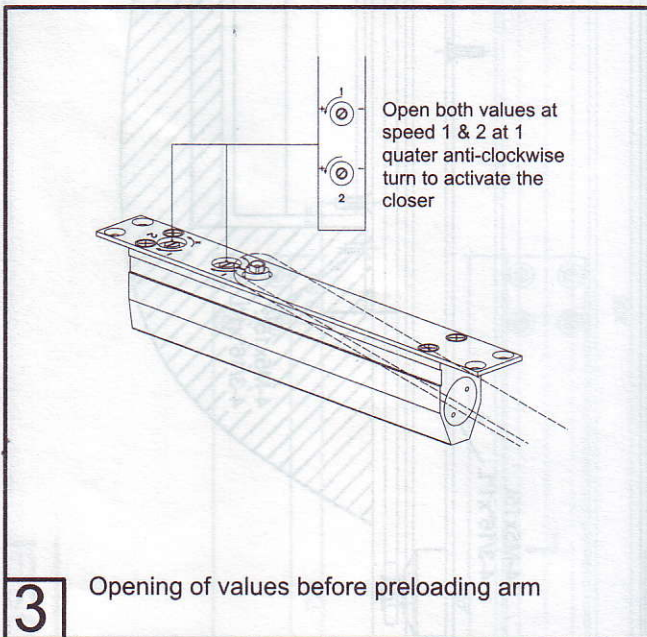

DCL 34

Concealed Door Closer Aluminum Extrusion

To install a right hand door (Din left door)

To install a left hand door (Din right door)

Concealed Door Closer

Left hand opening

Right hand opening