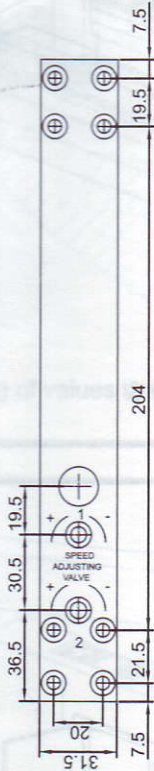

DCL 34

Concealed Door Closer Aluminum Extrusion

To install a right hand door (Din left door)

To install a left hand door (Din right door)

Concealed Door Closer

Left hand opening

Right hand opening