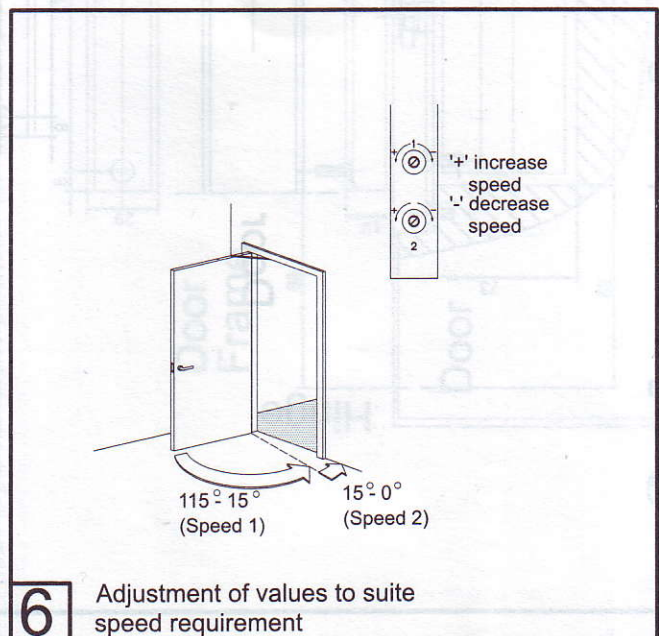

DCL 34

Concealed Door Closer Aluminum Extrusion

To install a right hand door (Din left door)

To install a left hand door (Din right door)

Concealed Door Closer

Left hand opening

Right hand opening