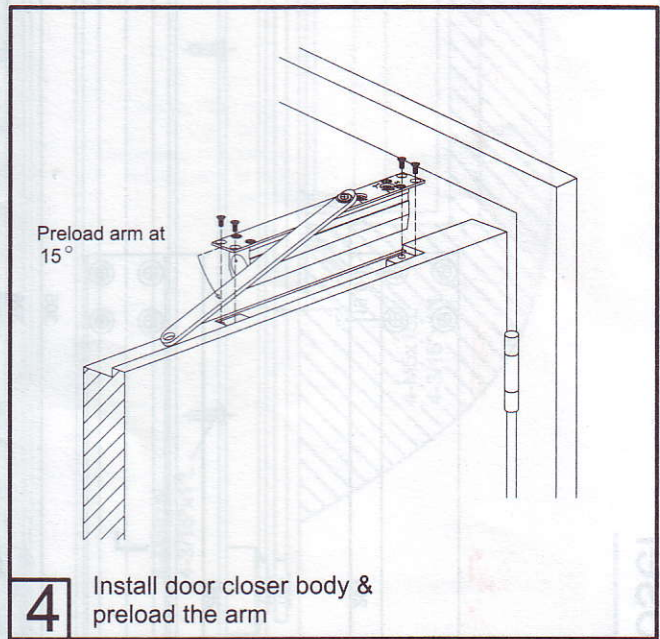

DCL 34

Concealed Door Closer Aluminum Extrusion

To install a right hand door (Din left door)

To install a left hand door (Din right door)

Concealed Door Closer

Left hand opening

Right hand opening