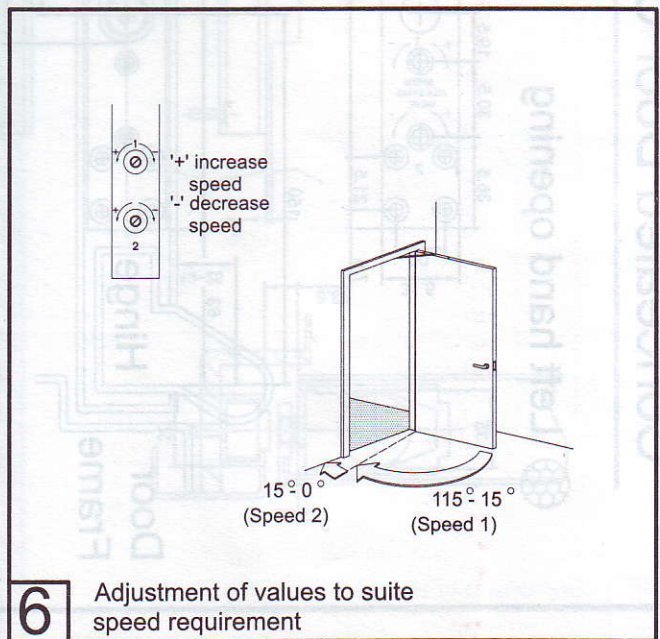

DCL 34

Concealed Door Closer Aluminum Extrusion

To install a right hand door (Din left door)

To install a left hand door (Din right door)

Concealed Door Closer

Left hand opening

Right hand opening