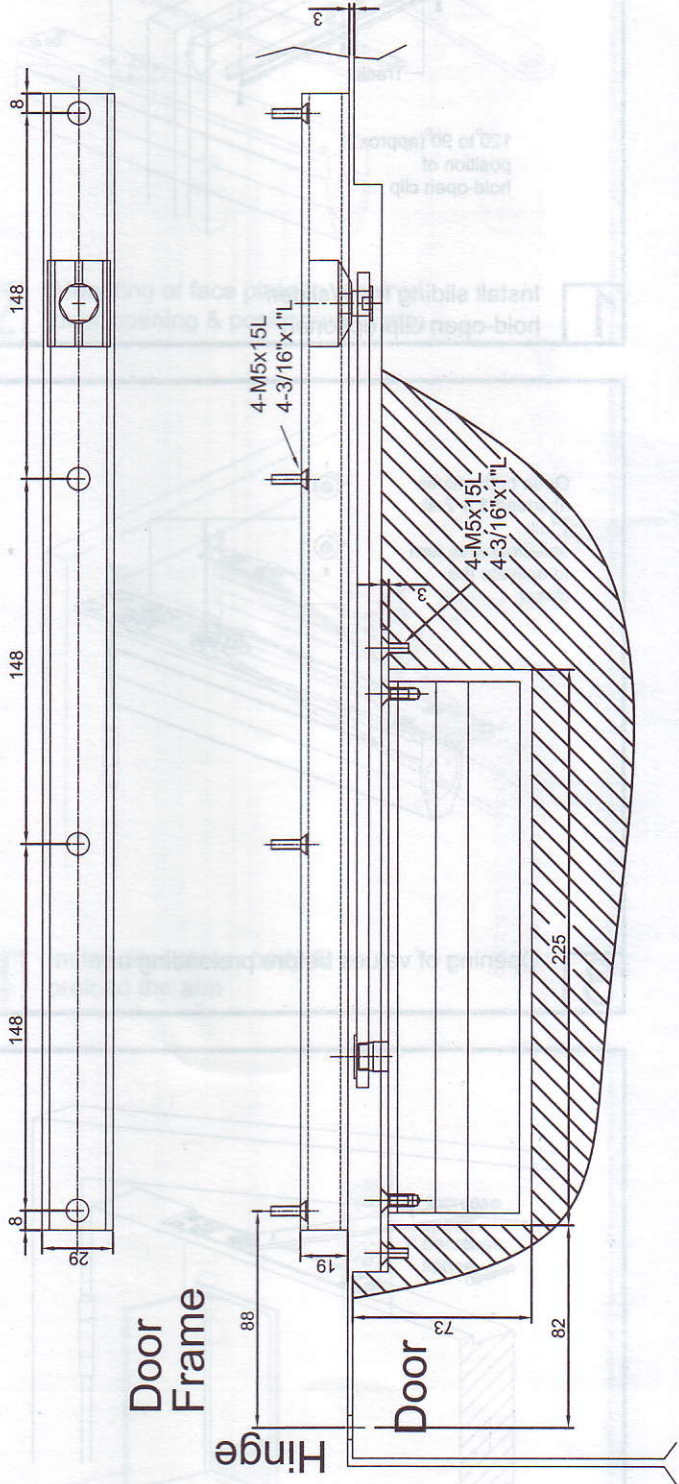

DCL 34

Concealed Door Closer Aluminum Extrusion

To install a right hand door (Din left door)

To install a left hand door (Din right door)

Concealed Door Closer

Left hand opening

Right hand opening