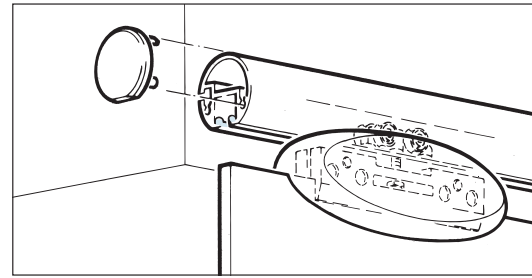

Wandmontage
Wall mounting
Montage mural

Garnituren / Sets / Garnitures

1 Türe Door Porte	No. 057.3127.076	
2x	2x	2x
2x	2x	
2x	1x	
2x		

1 Türe Door Porte	No. 057.3093.074	
2x	2x	2x
2x	2x	
2x	5x	
1x	5x	
2x		
1900 x 35 x 33 mm