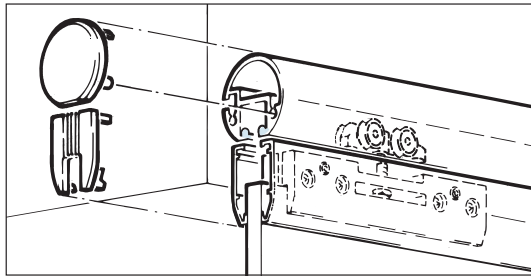

Montageanleitung Mounting instructions Instructions de montage

EKU PORTA® 40 G|GD

Wandmontage
Wall mounting
Montage mural

EKU-PORTA 40 G

Garnituren / Sets / Garnitures

1 Türe Door Porte	No. 057.3127.071	
2x	2x	2x
4x	2x	
2x	2x	
1x	2x	