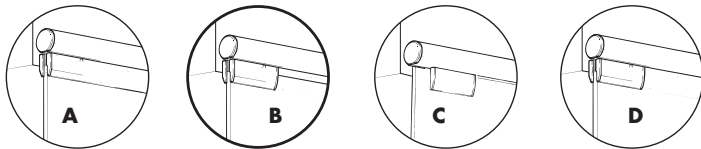

Montageanleitung Mounting instructions Instructions de montage

EKU PORTA® 40 G|GD

Wandmontage
Wall mounting
Montage mural

EKU-PORTA 40 G

Garnituren / Sets / Garnitures

1 Türe Door Porte	No. 057.3127.071	
2x	2x	2x
4x	2x	
2x	2x	
1x	2x	

1 Türe Door Porte	No. 057.3093.072	
2x	2x	4x
2x	2x	
2x	5x	
2x	1x	
5x	2x	
1900 x 35 x 33 mm	2 x 990 x 6 x 33 mm	

Wandmontage
Wall mounting
Montage mural

EKU-PORTA 40 GD

Garnituren / Sets / Garnitures

1 Türe Door Porte	No. 057.3127.076	
2x	2x	2x
2x	2x	
2x	1x	
2x		