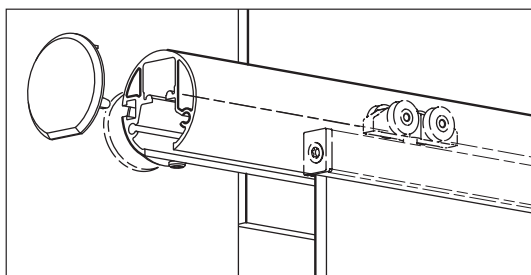

Glaswandmontage zu EKU-PORTA 40 G/GD

Glass wall mounting to EKU-PORTA 40 G/GD

Montage mural sur vitrage à EKU-PORTA 40 G/GD

Glaswandmontage

Glass wall mounting

Montage mural sur vitrage

**Anzahl Glasbohrungen =
Mengen 057.3109.071**

Number of glass drillings =
quantity 057.3109.071

Nombre de percages dans le verre =
Quantités d'articles Référence
057.3109.071

Garnituren / Sets / Garnitures

No. 057.3109.071	
1x	1x
2x	1x

EKU AG Schiebelösungen, Wilerstrasse 90, 8370 Sirnach, Switzerland, Tel.+41 (0)71 96 96 100
Fax +41 (0)71 96 96 110, office@eku.ch, www.eku.ch Certified ISO 9001 – Member of the HAWA Group