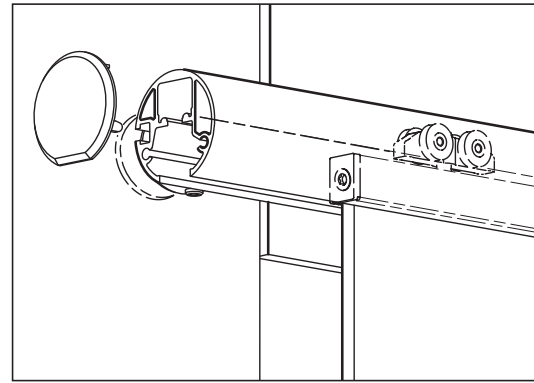

Montageanleitung Mounting instructions Instructions de montage

EKU PORTA® 40 GPK

Wandmontage
Wall mounting
Montage mural

Glaswandmontage
Glass wall mounting
Montage mural sur vitrage

EKU-PORTA 40 GPK

Garnituren / Sets / Garnitures

1 Türe Door Porte		No. 057.3104.071	
			
2x	2x	2x	2x
			
2x	2x	2x	2x
			
1x			

1 Türe Door Porte		No. 057.3104.072	
			
2x	2x	2x	2x
			
2x	2x	2x	2x
			
5x	5x	1x	
			
1x			
			
1x 1900 x 38 x 40 mm			
			
1x 1000 x 12 x 16 mm			