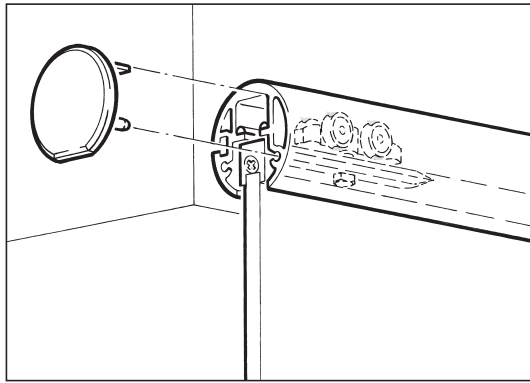

Montageanleitung Mounting instructions Instructions de montage

EKU PORTA® 40 GPK

Wandmontage
Wall mounting
Montage mural

Glaswandmontage
Glass wall mounting
Montage mural sur vitrage

EKU-PORTA 40 GPK

Garnituren / Sets / Garnitures

1 Türe Door Porte		No. 057.3104.071	
			
2x	2x	2x	2x
			
2x	2x	2x	2x
			
1x			

1 Türe Door Porte		No. 057.3104.072	
			
2x	2x	2x	2x
			
2x	2x	2x	2x
			
5x	5x	1x	
			
1x			
			
1x 1900 x 38 x 40 mm			
			
1x 1000 x 12 x 16 mm			