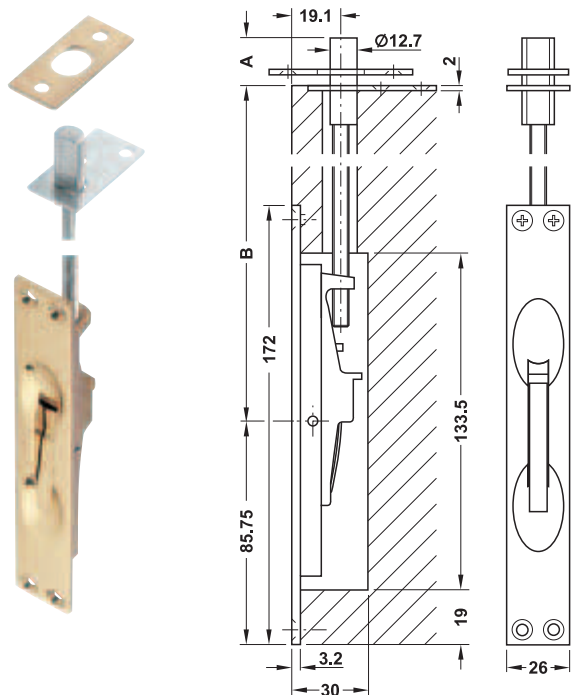

### Lever action flush bolt

With folding lever, concealed

2

- Area of application: For wooden or metal doors
- Dim. A: 19.1 mm
- Dim. B: 305 mm
- Width: 26 mm

#### Supplied with

- 1 Lever action flush bolt
- 1 Striking plate
- 1 Shoot plate
- 1 Set of fixing screws
- 1 Threaded bar 255 mm

Material	Finish	Cat. No.
Brass	Polished	911.62.014
	Matt chrome plated	911.62.013

#### → Threaded bar

- Area of application: For Startec lever action flush bolt with folding lever, concealed
- Material: Steel
- Finish: Bright

Dim. B mm	Cat. No.
610	911.62.017
1220	911.62.018

### Sunk slide action flush bolt

With slide

- Area of application: For wooden doors
- Dim. A: 25 mm
- Width: 19 mm