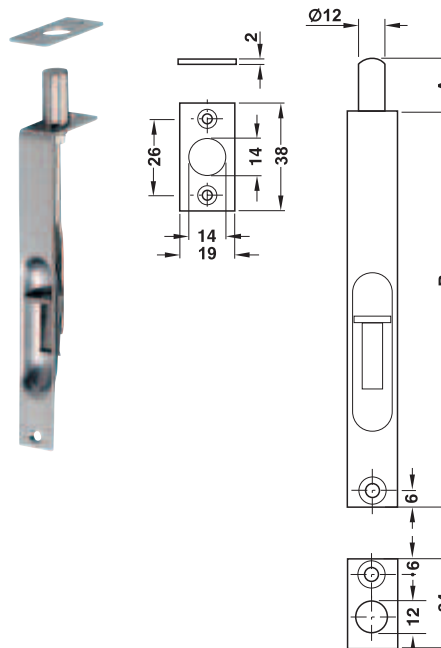

### Lever action flush bolt

With folding lever, concealed

2

- Area of application: For wooden or metal doors
- Dim. A: 19.1 mm
- Dim. B: 305 mm
- Width: 26 mm

#### Supplied with

- 1 Lever action flush bolt
- 1 Striking plate
- 1 Shoot plate
- 1 Set of fixing screws
- 1 Threaded bar 255 mm

Material	Finish	Cat. No.
Brass	Polished	911.62.014
	Matt chrome plated	911.62.013

#### → Threaded bar

- Area of application: For Startec lever action flush bolt with folding lever, concealed
- Material: Steel
- Finish: Bright

Dim. B mm	Cat. No.
610	911.62.017
1220	911.62.018

### Sunk slide action flush bolt

With slide

- Area of application: For wooden doors
- Dim. A: 25 mm
- Width: 19 mm